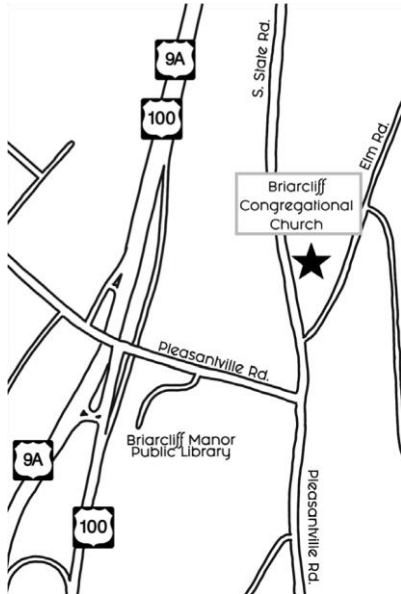

www.careerclosetwestchester.org

phone: 914.944.1472 | fax: 914.944.1475

Career Closet is located in the basement of the

Briarcliff Congregational Church, 30 S. State Rd, Briarcliff Manor, NY 10510.

- Appointments for clothing must be made through your referring agency.
- Bring a mask and your Confirmation and Waiver form
- No friends or children will be allowed on the premises.
- Our volunteers are able to meet you at your train or bus, but only if requested in advance by your agency on their sign-up form.

BY CAR

Southbound: From Taconic Parkway, exit on Pleasantville Rd., turn right. Just past 9A, road comes to a 'T' and stop light; turn left. The stone Church is straight ahead on your right.

From Rte. 9A, exit on Pleasantville Rd., turn right. In 100 yards, road comes to a 'T' and stop light; turn left. The stone Church is straight ahead on your right.

Northbound: Take Saw Mill Parkway or Sprain Parkway to Taconic Parkway. Take 3rd exit, (Pleasantville Rd., not Pleasantville exit/Rte. 117); turn left.

Turn left at 3rd stop light, which is just after 9A. The stone Church is straight ahead on your right.

BEE-LINE BUS

Take the #14 Bus from **Peekskill/Ossining** to Pleasantville Road in Briarcliff Manor

Take the #19 Bus from **Mt. Kisco** to Pleasantville Road & South State Road in Briarcliff Manor

or

Take the #14 Bus from **White Plains** arriving around 10 am at Pleasantville Road & North State Road in Briarcliff Manor